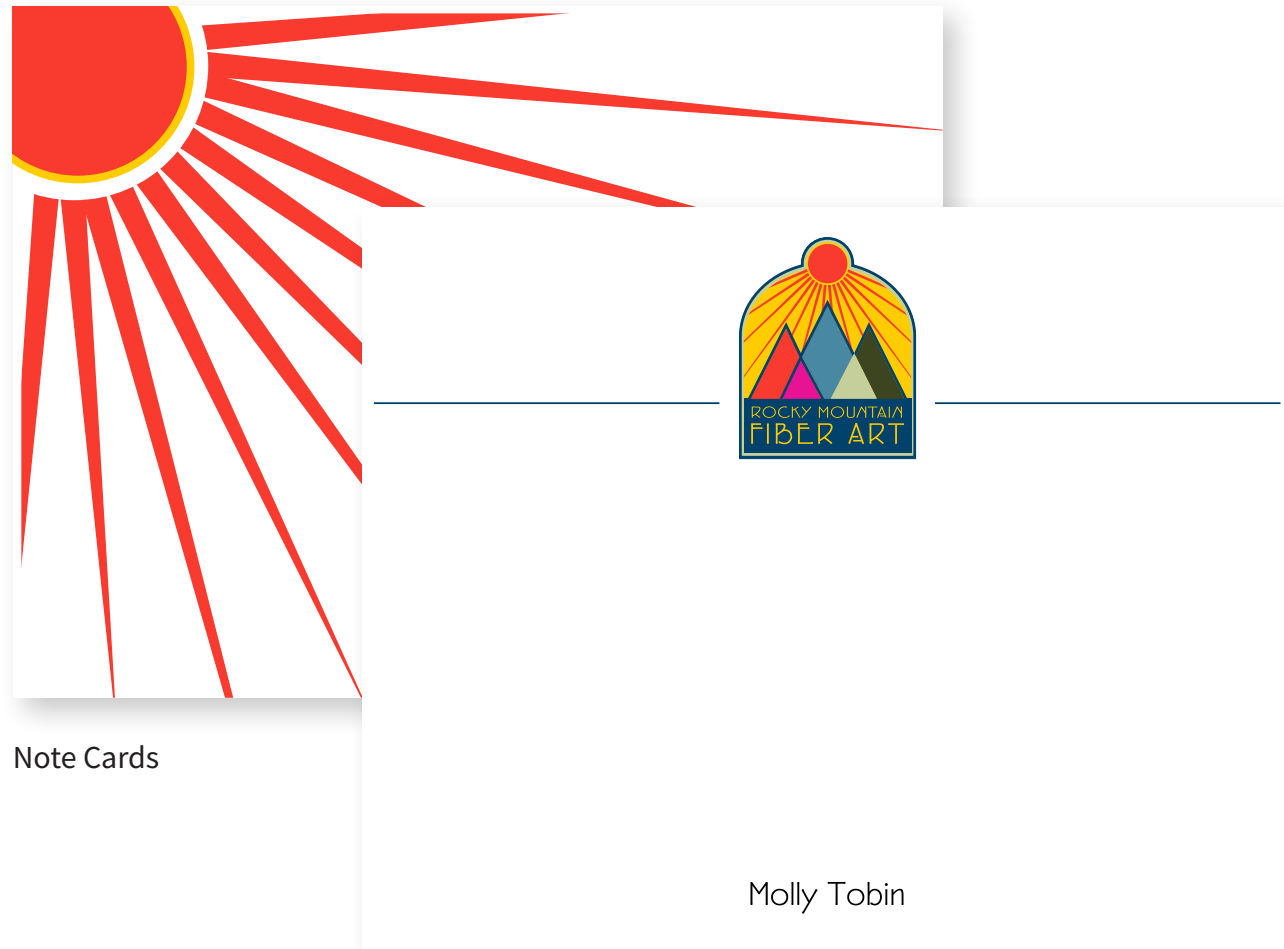

Pantone 2208 - Delft Blue

CMYK 72 37 25 1 RGB 80 136 164 Hex #5087A4

Pantone 294 - Midnight Blue

CMYK 100 74 0 45 RGB 0 47 108 Hex #002F6C

Black

Font: P22 Eaglefeather Informal

ROCKY MOUNTAIN
 FIBER ART

ROCKY MOUNTAIN
 FIBER ART